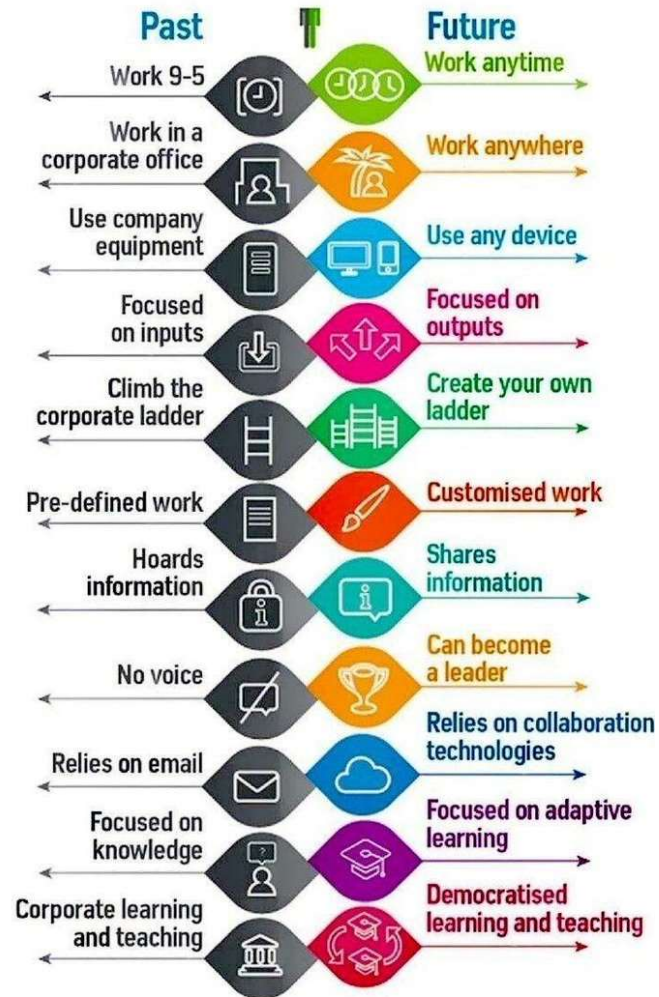

Boost customer satisfaction

- Up to **40%**-points improvement in customer advocacy
- Up to **30%**-points improvement in customer satisfaction

Increase productivity

- A **50%** increase in quality
- Operational performance **30% to 50%** improvement

More engaged employees

- **30%** boost in employee engagement

NOTRE APPROCHE POUR VOUS ACCOMPAGNER DANS VOTRE PROJET

NEW WAYS OF WORKING

The evolution of the employee

New Ways of Working

NOTRE APPROCHE POUR VOUS ACCOMPAGNER DANS VOTRE PROJET

▪ NEW WAYS OF WORKING

New Ways of Working

NOTRE APPROCHE POUR VOUS ACCOMPAGNER DANS VOTRE PROJET

- **NEW WAYS OF WORKING**

New Ways of Working

THE FIVE TRENDS SHAPING THE FUTURE OF WORK

bella
Office

Références